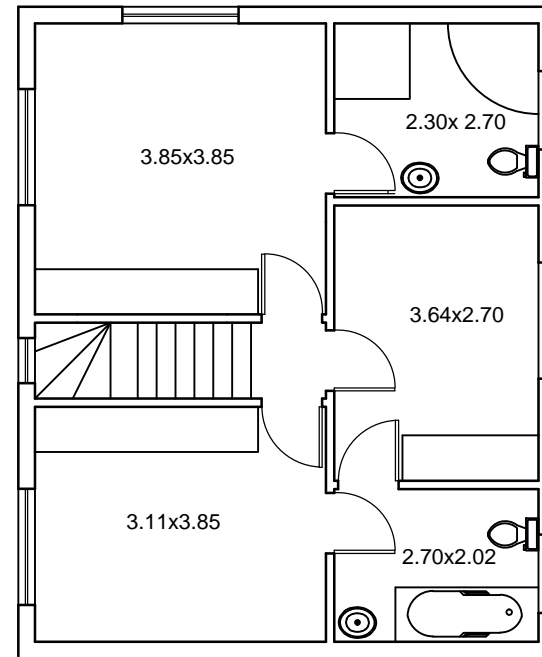

B Ground Floor Plan  
 Scale 1:100 Area: 113sq/m

B First Floor Plan Area: 61sq/m  
 Scale 1:100